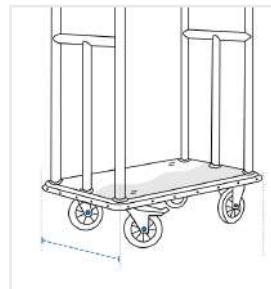

### Measurement Instruction

- ✓ Give exact measurement from edge to edge.
- ✓ We add 1" to 2" leeway on the given width/depth for easy pull-in and pull-out.
- ✓ The height dimensions will remain same as provided by you.

### Measurement (Inches)

1. Height

2. Depth

3. Width

4. Height till Curve

5. Knob Height

6. Knob Width

#### 1. Height:

Height of the Luggage Cart

#### 2. Depth:

Depth of the Luggage Cart