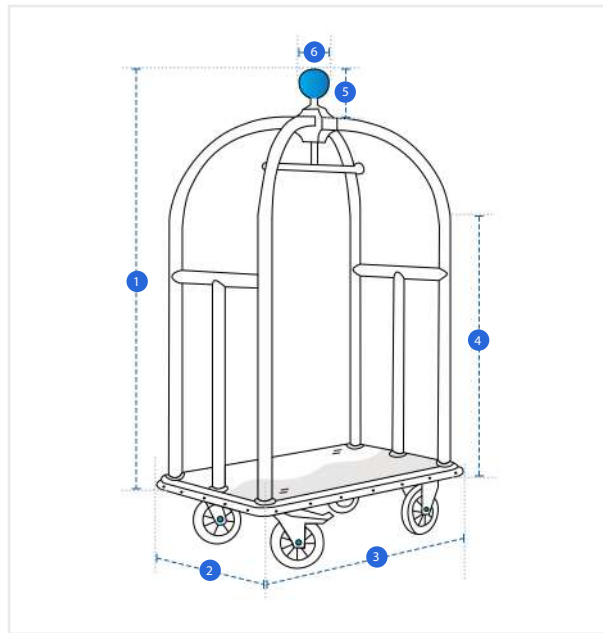

## How to Measure Luggage Cart Cover

### Measurement Instruction

- ✓ Give exact measurement from edge to edge.
- ✓ We add 1" to 2" leeway on the given width/depth for easy pull-in and pull-out.
- ✓ The height dimensions will remain same as provided by you.

### Measurement (Inches)

1. Height

2. Depth

3. Width

4. Height till Curve

5. Knob Height

6. Knob Width

#### 1. Height:

Height of the Luggage Cart